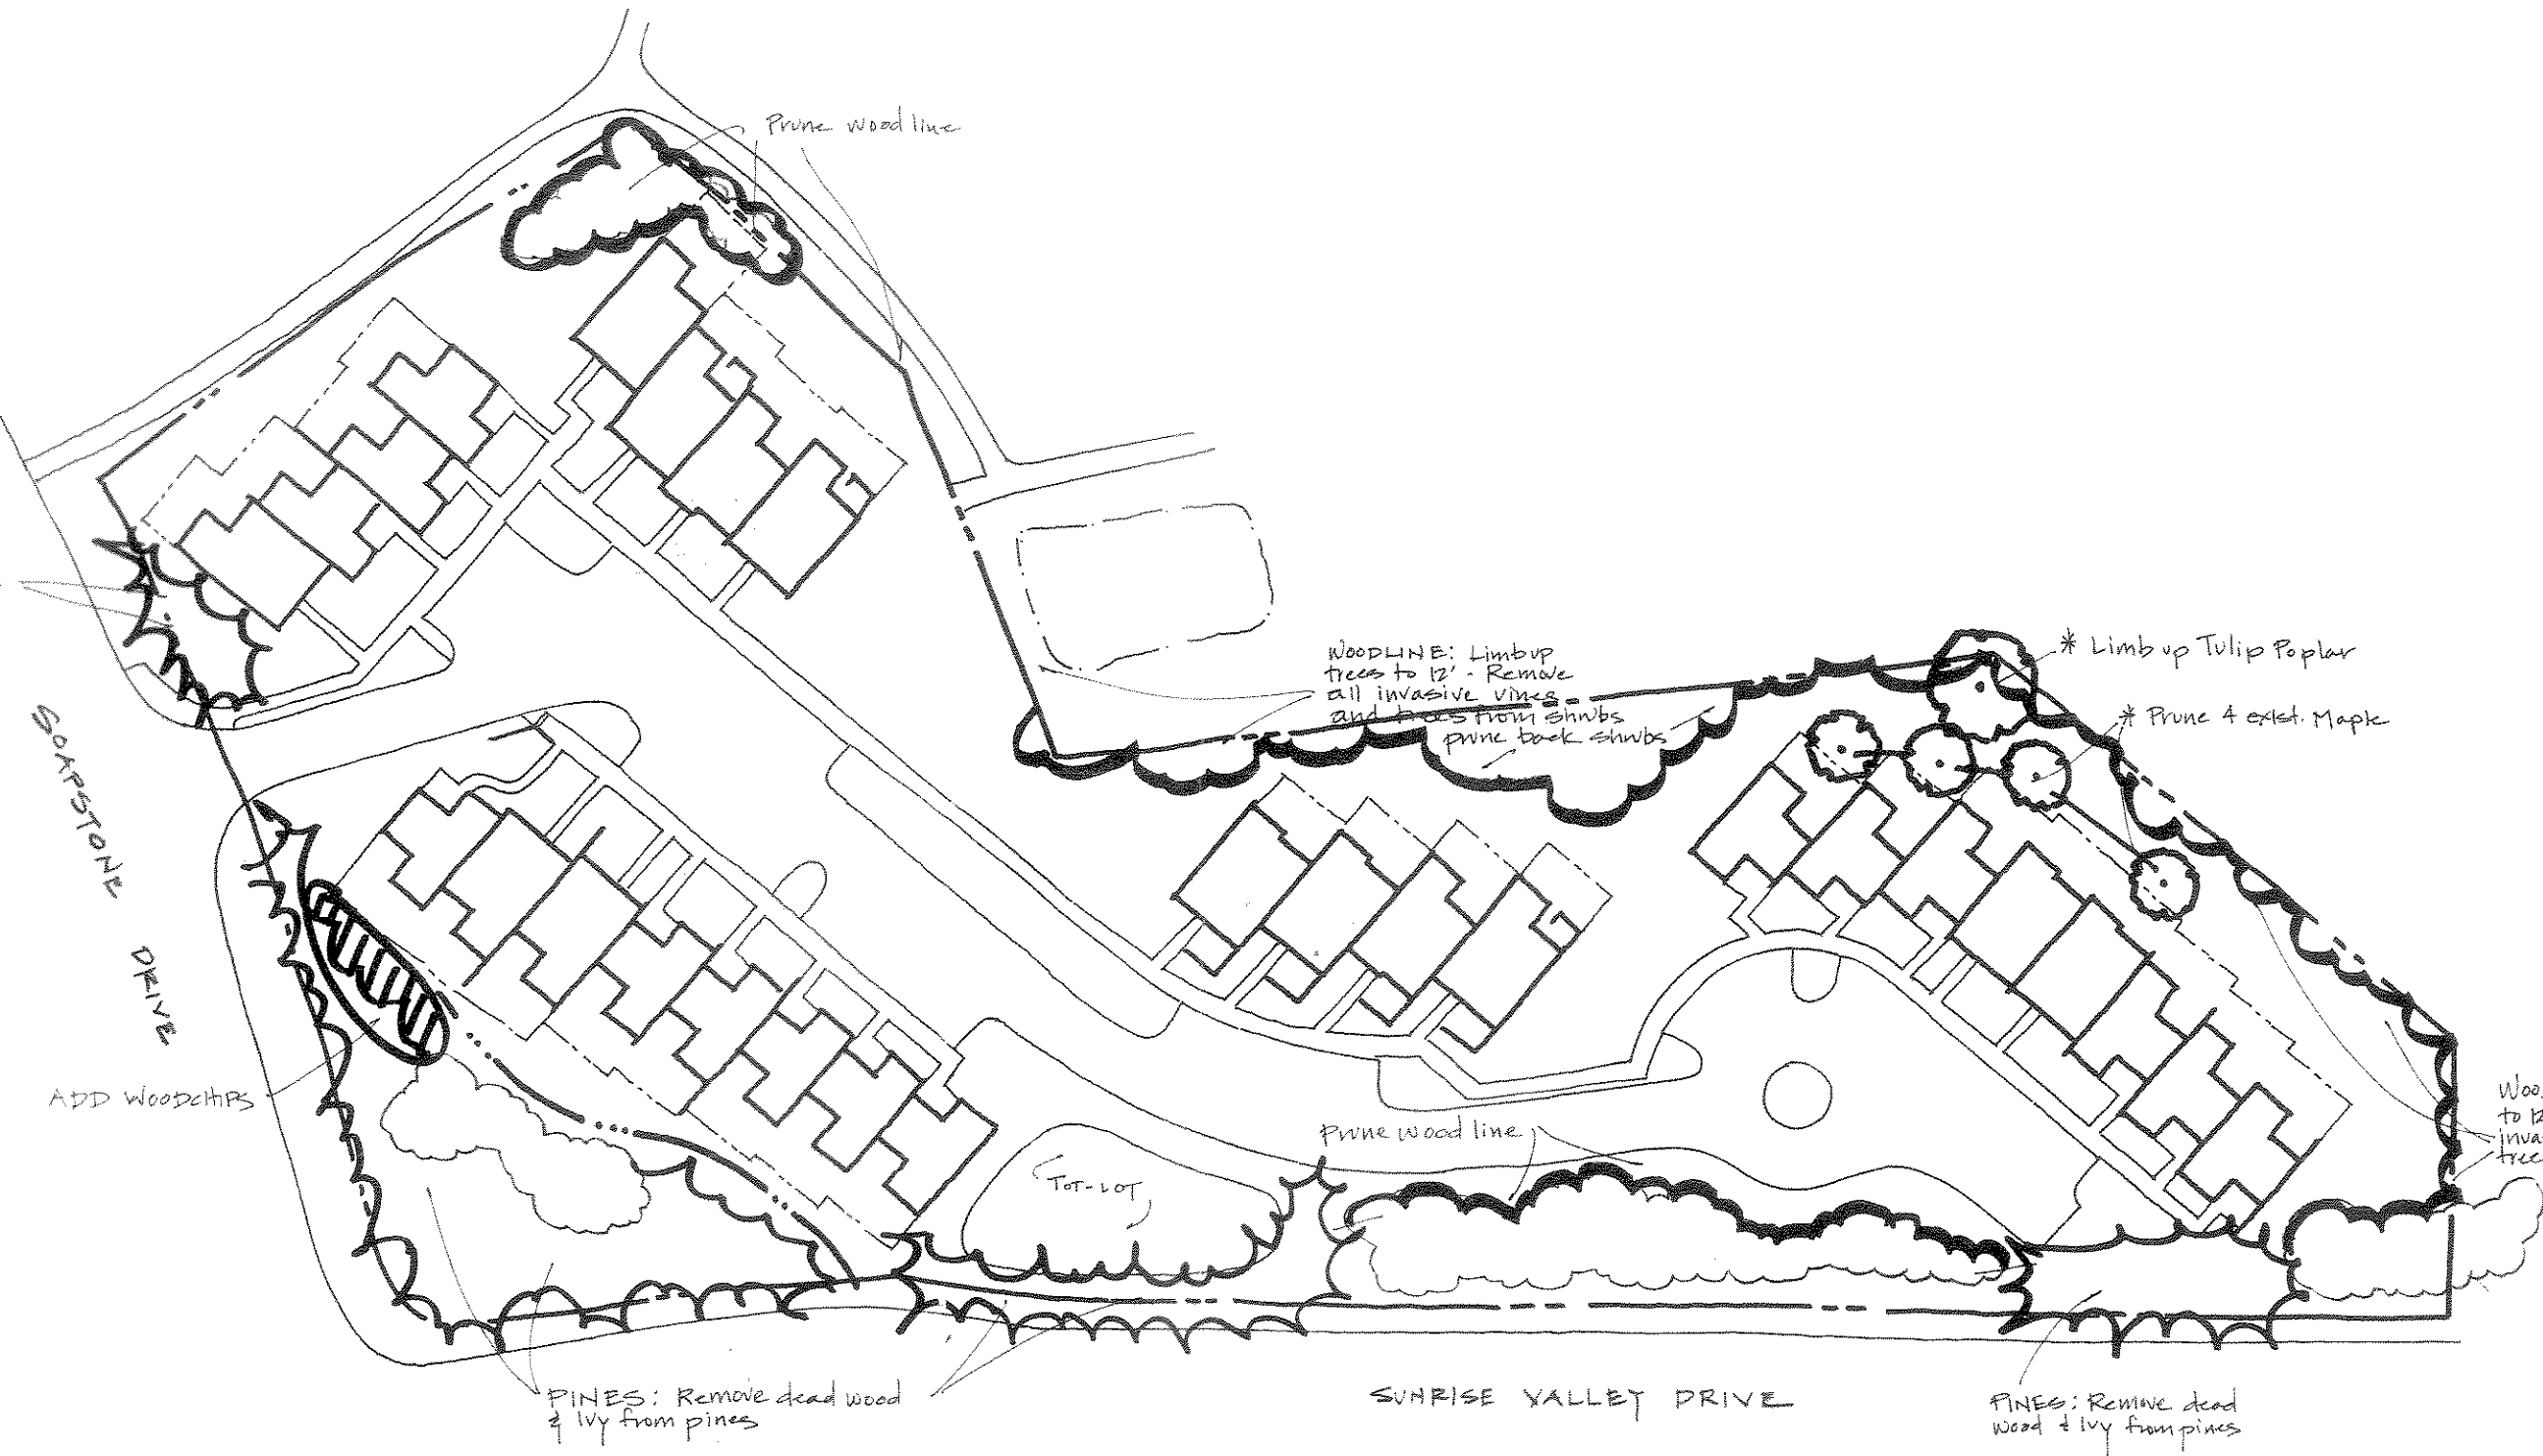

PINES: Remove dead wood & ivy from Pines

SOAPSTONE DRIVE

ADD Woodchips

Tot Lot

SUNRISE VALLEY DRIVE

PINES: Remove dead wood & ivy from pines

PINES: Remove dead wood & ivy from pines

HUNTERS GREEN COURT

Wood line pruning

scale: 1" = 30'

date: August 2006

Hunters Green

Kate Davidson
 Landscape Architecture
 & Garden Design

1421 Green Run Lane, Reston, VA 20190
 703.883.1519 cell / 703.509.5009