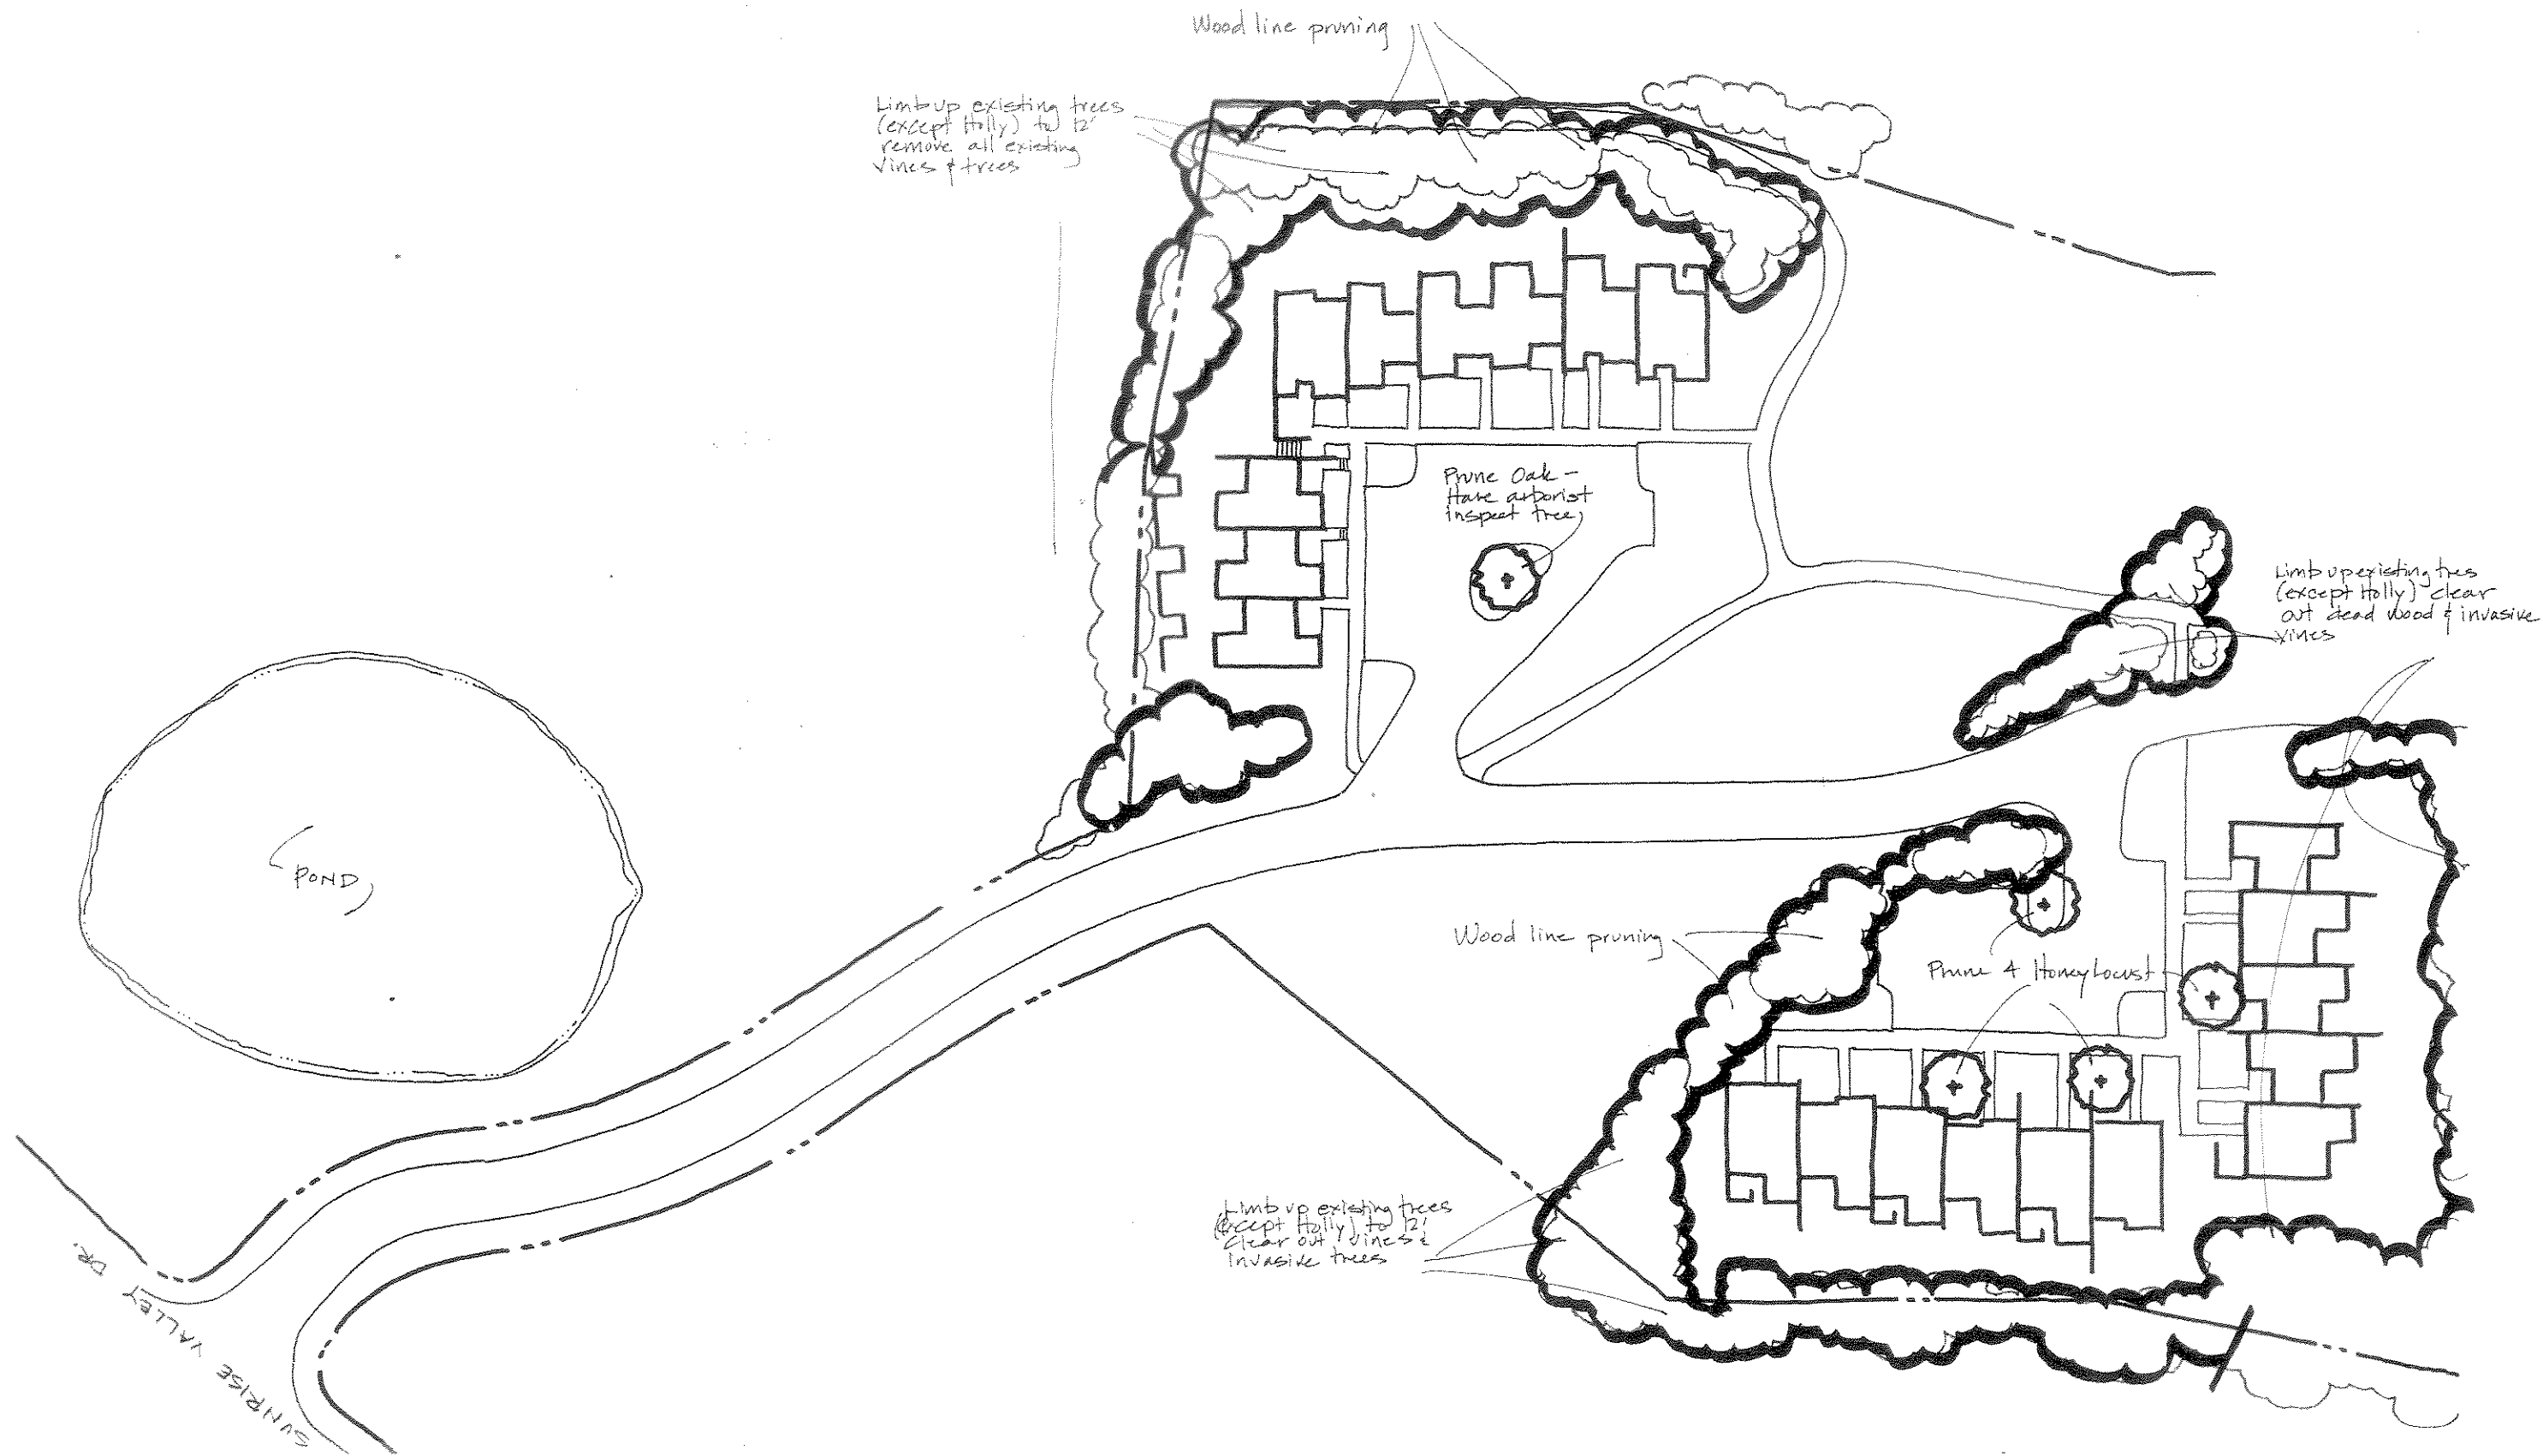

Indian Ridge

INDIAN RIDGE ROAD — LOWER Wood line pruning

scale: 1" = 30'

date: August 2006

Kate Davidson
Landscape Architecture
& Garden Design

1421 Green Run Lane, Reston, VA 20190
703.885.1519 call / 703.509.5009